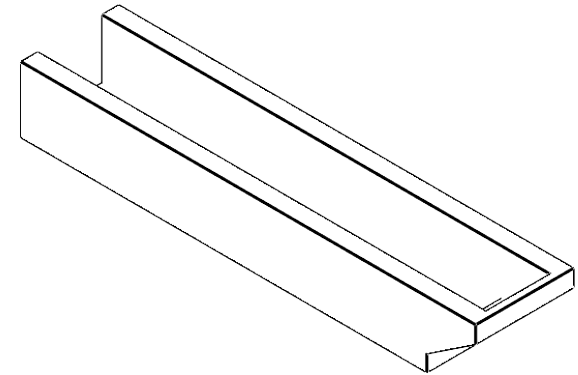

ITEM NUMBER: RFTURO060X04000X28000X004CLE00RCPR

6"W X 4"H X 28"L TIMBERTHANE ROUGH CEDAR CLEMMONS FAUX WOOD OPEN RAFTER TAIL, 4"L END, PRIMED TAN

SIDE PROFILE

FRONT PROFILE

ISOMETRIC

GENERATED DATE : 03/02/2023

EKENA MILLWORK
2300 WEST MAIN ST.
CLARKSVILLE, TX 75426
TOLL FREE: 866-607-0453
WWW.EKENAMILLWORK.COM

NOTES

1. INSTALLATION TO BE COMPLETED IN ACCORDANCE WITH MANUFACTURER'S SPECIFICATIONS.
2. DRAWING MAY NOT BE TO SCALE
3. THIS DRAWING IS INTENDED FOR DESIGN AND PLANNING PURPOSES ONLY.
4. ALL INFORMATION CONTAINED HEREIN WAS CURRENT AT THE TIME OF DEVELOPMENT BUT MUST BE REVIEWED AND APPROVED BY THE PRODUCT MANUFACTURER TO BE CONSIDERED ACCURATE.
5. TIMBERTHANE ARCHITECTURAL PRODUCTS ARE MADE FROM HIGH DENSITY URETHANE AND COME FACTORY PRIMED