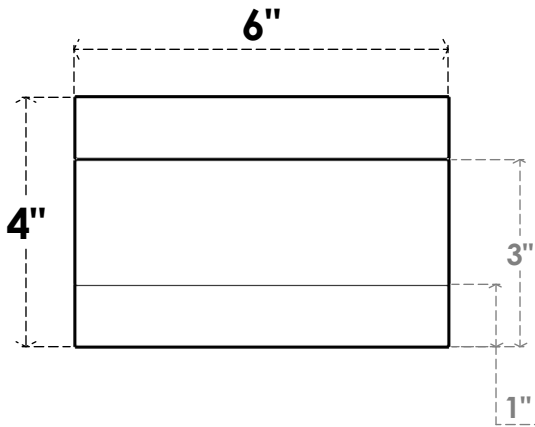

ITEM NUMBER: RFTURO060X04000X28000X004CLE00RCPR

6"W X 4"H X 28"L TIMBERTHANE ROUGH CEDAR CLEMMONS FAUX WOOD OPEN RAFTER TAIL, 4"L END, PRIMED TAN

SIDE PROFILE

FRONT PROFILE

ISOMETRIC

GENERATED DATE : 03/02/2023