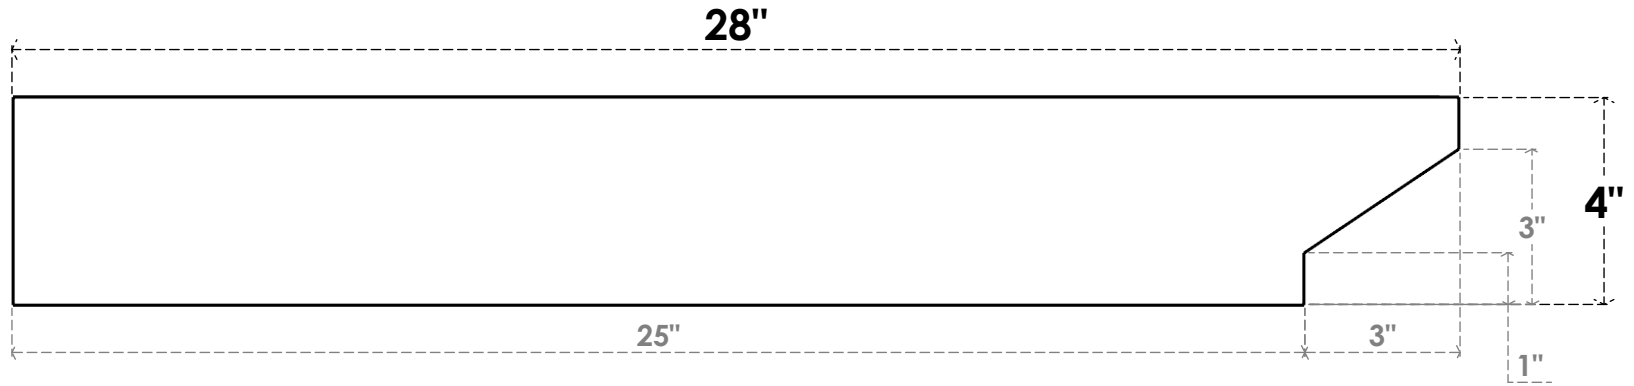

ITEM NUMBER: RFTURO060X04000X28000X004CLE00RCPR

6"W X 4"H X 28"L TIMBERTHANE ROUGH CEDAR CLEMMONS FAUX WOOD OPEN RAFTER TAIL, 4"L END, PRIMED TAN

SIDE PROFILE

FRONT PROFILE

ISOMETRIC

GENERATED DATE : 03/02/2023